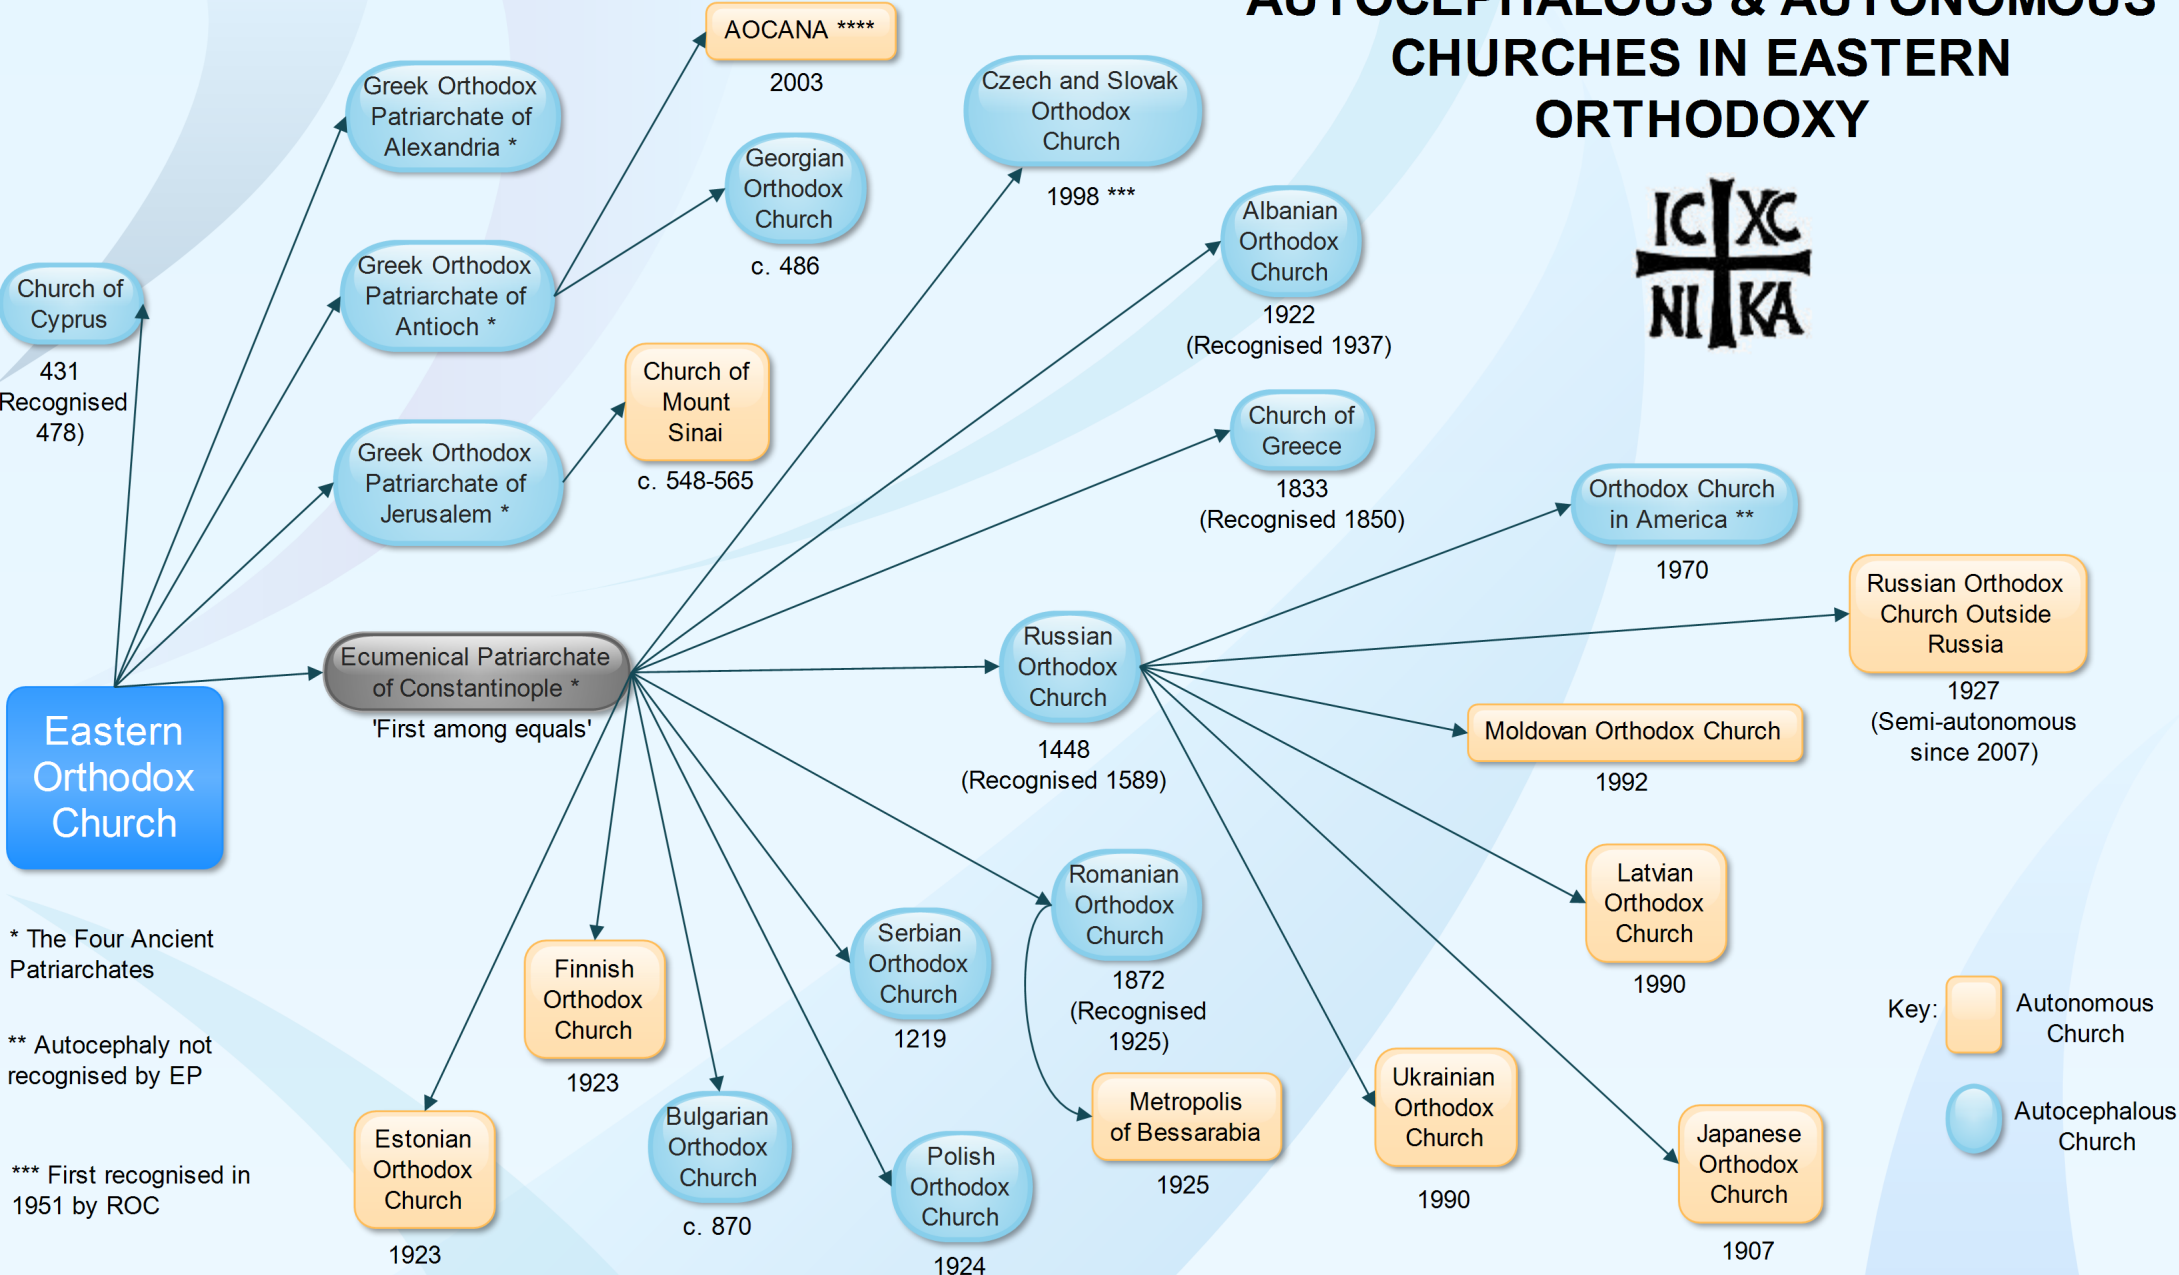

AUTOCEPHALOUS & AUTONOMOUS CHURCHES IN EASTERN ORTHODOXY

* The Four Ancient Patriarchates

** Autocephaly not recognised by EP

*** First recognised in 1951 by ROC

**** Antiochian Orthodox Christian Archdiocese of North America

Key: Autonomous Church
 Autocephalous Church