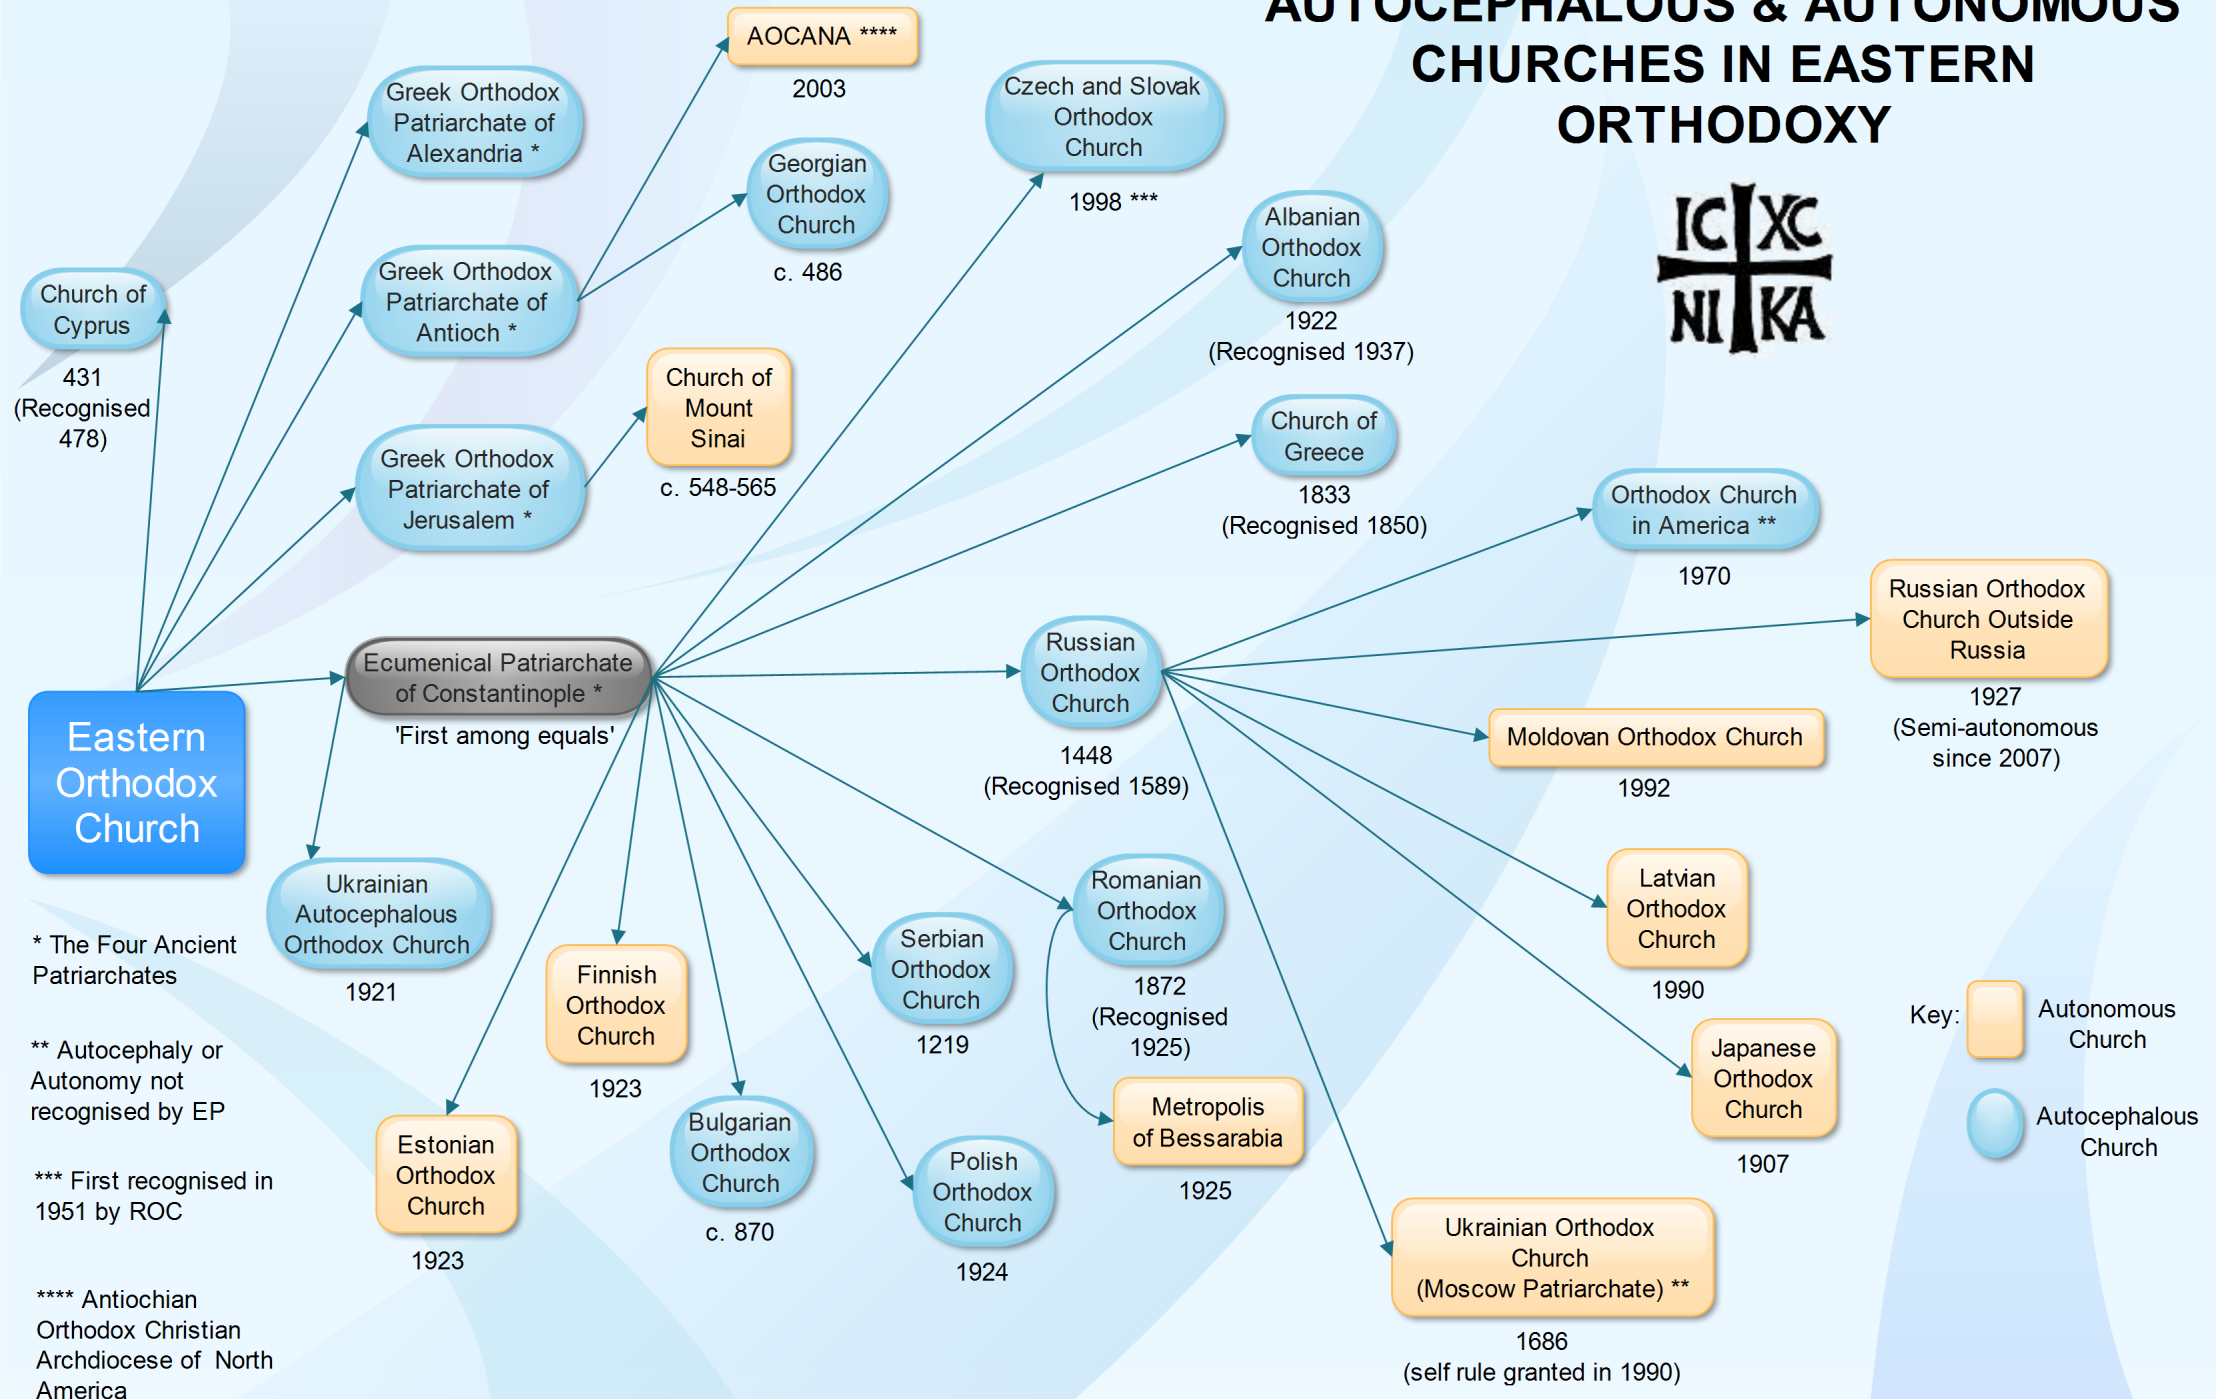

AUTOCEPHALOUS & AUTONOMOUS CHURCHES IN EASTERN ORTHODOXY

* The Four Ancient Patriarchates

** Autocephaly or Autonomy not recognised by EP

*** First recognised in 1951 by ROC

**** Antiochian Orthodox Christian Archdiocese of North America

Key:
 Autonomous Church
 Autocephalous Church